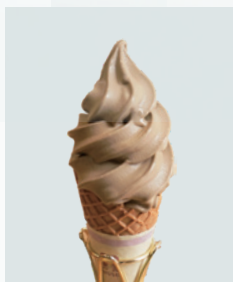

Soft cream
Cone / Cup