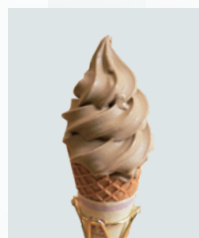

Sugar free / Half Sugar / Full Sugar

Light Sugar / Half Sugar / Full Sugar

4
Sweets
Please select

Mini Parfait

Premium Castella

Soft cream
Cone / Cup

Panna Cotta (Plain)

Mini Brownie

Hojicha and Selectable Sweets Set

¥930~¥1,080

Please select from below.

1
HOT or ICED
Please select

HOT
with teapot

ICE
with glass

2
Types of Hojicha
Please select
7 TYPES

1. Shiawase Hojicha Set / Happiness