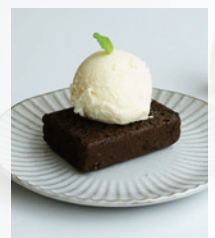

- 1. Hojicha Cream Latte Set
Specially made with fresh cream **¥1,180** (tax inc.)
- 2. Premium Tencha Hojicha Cream Latte Set 
Use of particularly high grade tea leaves **¥1,380** (tax inc.)

3
Sweetness of Latte
Please select

Sugar free / Half Sugar / Full Sugar

Light Sugar / Half Sugar / Full Sugar

4
Sweets
Please select

Mini Parfait

Premium Castella

Soft cream
Cone / Cup

Panna Cotta (Plain)

Mini Brownie

Hojicha and Selectable Sweets Set

¥930~¥1,080

Please select from below.

1
HOT or ICED
Please select

HOT
with teapot

ICE
with glass

2
Types of Hojicha
Please select
7 TYPES

1. Shiawase Hojicha Set / Happiness